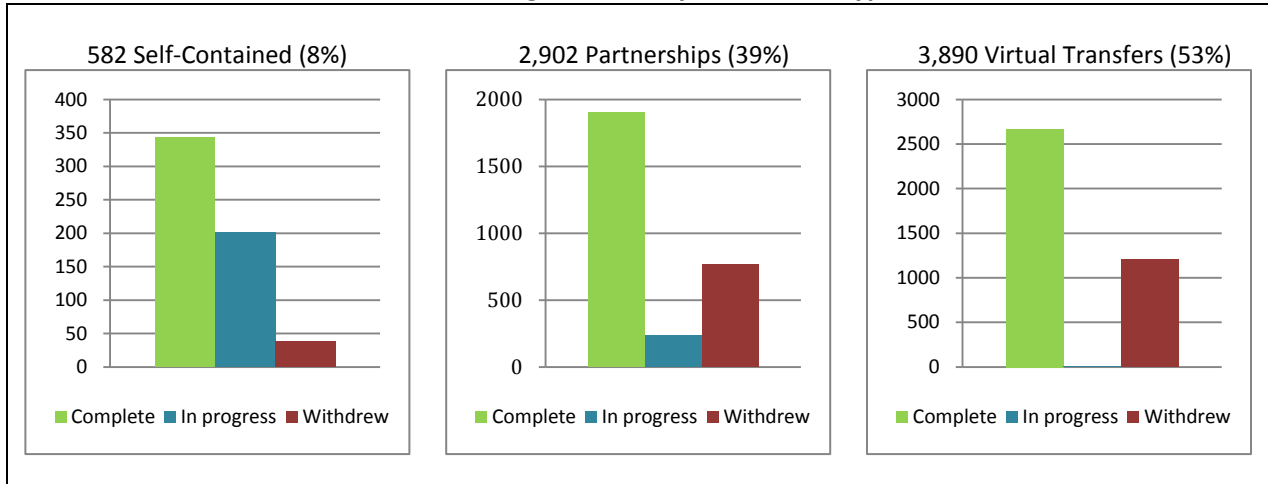

2009-2010 Distance Education Enrollment Statistics

7,374 Distance Education Course Registrations

Registrations by Grade Level
(69% of 09-12 Courses were Success)

Registrations by Program

DE Course Registrations by Enrollment Type