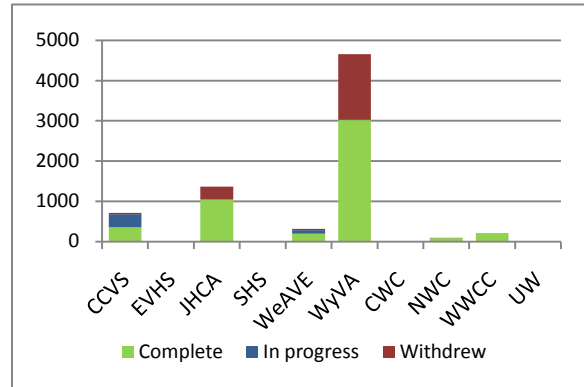

Registrations by Program