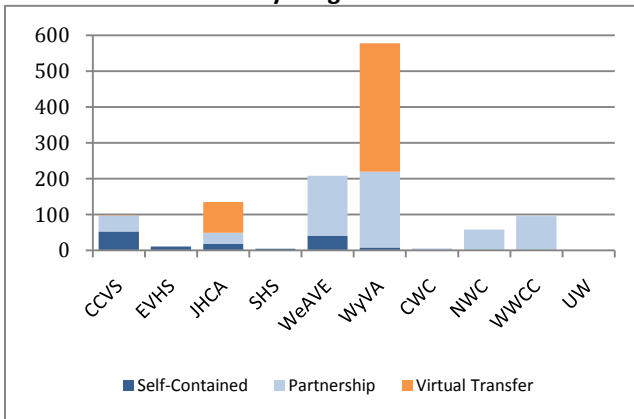

2009-2010 Distance Education Enrollment Statistics

1,186 Students Participated in Distance Education

Students by Enrollment Model

Students by Grade Level

Students by Program Provider

Students by Enrolling District

Statewide Providers:

- CCVS – Campbell County Virtual School (98)
- EVHS – Evanston Virtual High School (11)
- JHCA – Jackson Hole Connections Academy (135)
- WeAVE – Wyoming “e” Academy of Virtual Education (208)
- WyVA – Wyoming Virtual Academy (577)