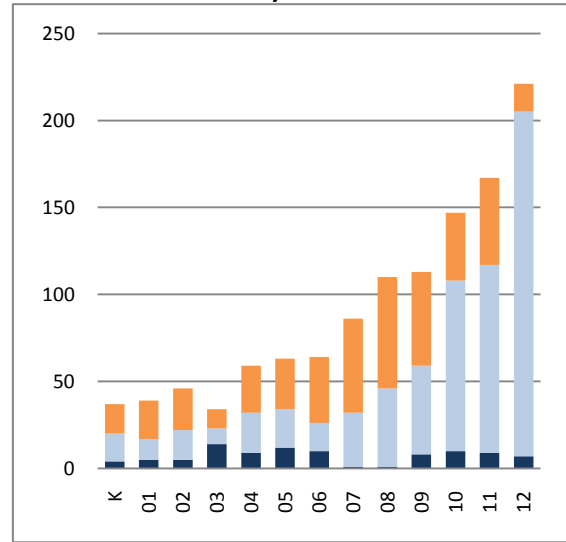

2009-2010 Distance Education Enrollment Statistics

1,186 Students Participated in Distance Education

Students by Enrollment Model

Students by Grade Level

Students by Program Provider

Students by Enrolling District

Statewide Providers:

- CCVS – Campbell County Virtual School (98)
- EVHS – Evanston Virtual High School (11)
- JHCA – Jackson Hole Connections Academy (135)
- WeAVE – Wyoming “e” Academy of Virtual Education (208)
- WyVA – Wyoming Virtual Academy (577)