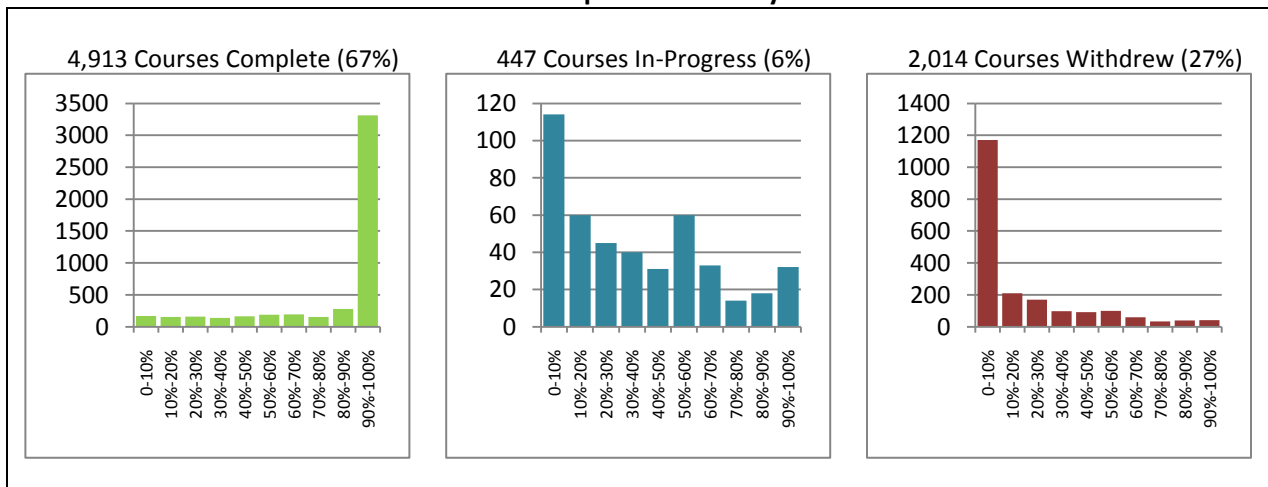

DE Course Completion Rates by Status