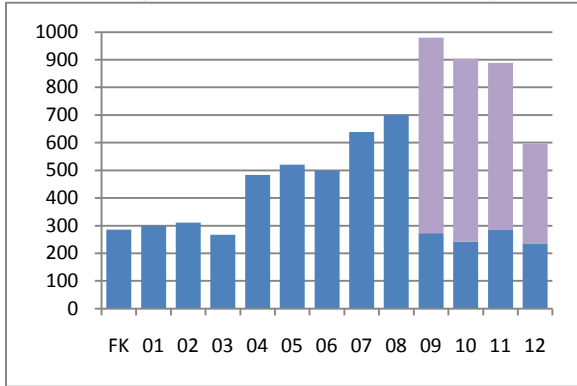

2009-2010 Distance Education Enrollment Statistics

7,374 Distance Education Course Registrations

Registrations by Grade Level
(69% of 09-12 Courses were Success)