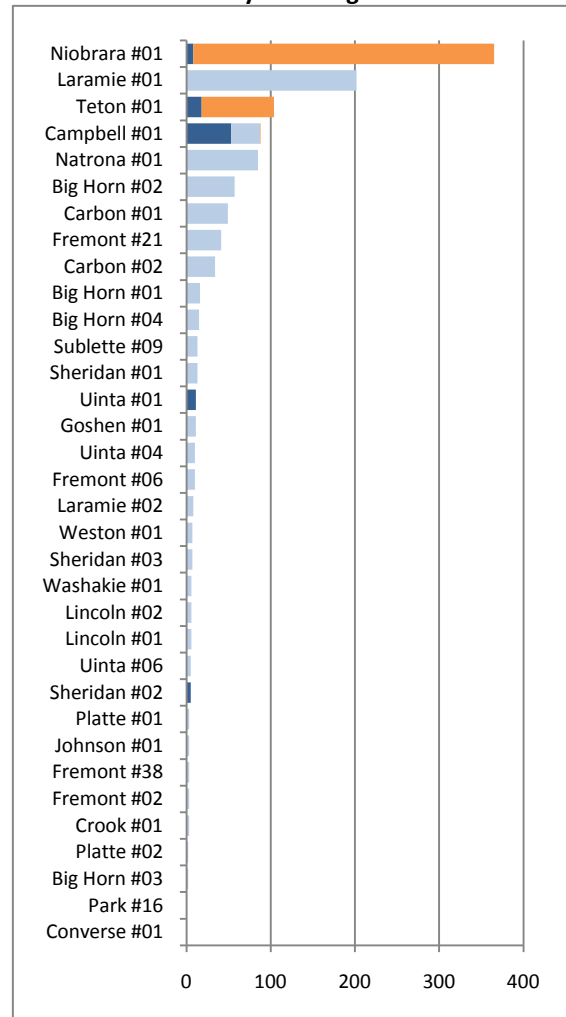

2009-2010 Distance Education Enrollment Statistics

1,186 Students Participated in Distance Education

Students by Enrollment Model

Students by Grade Level

Students by Program Provider

Students by Enrolling District

Statewide Providers:

- CCVS – Campbell County Virtual School (98)
- EVHS – Evanston Virtual High School (11)
- JHCA – Jackson Hole Connections Academy (135)
- WeAVE – Wyoming “e” Academy of Virtual Education (208)
- WyVA – Wyoming Virtual Academy (577)